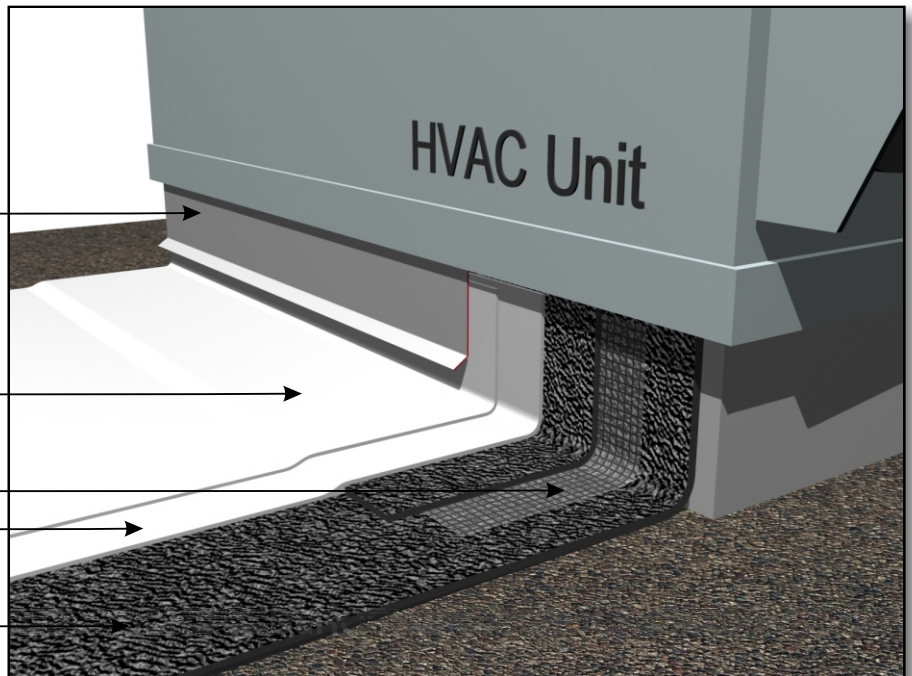

TIOCOAT APPLICATION AROUND HVAC UNIT (VIEW B)