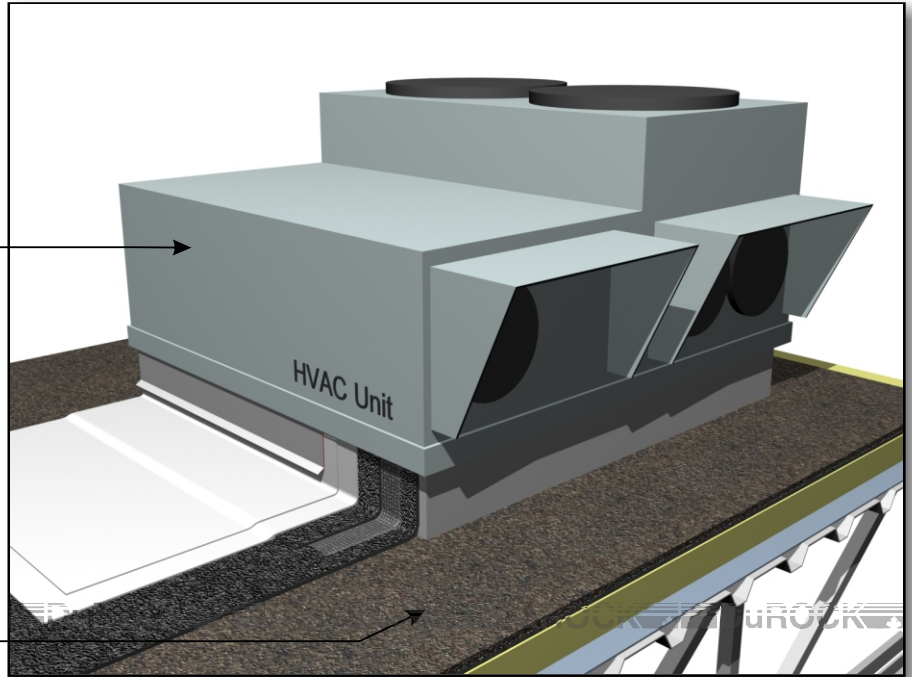

## Elastomeric Urethane Reflective Roof Coating For Built-Up Roof Asphalt System

DuROCK

\*Existing HVAC unit on roof top

\*Existing "BUR" Built-Up Roof System

TIOCOAT APPLICATION AROUND HVAC UNIT (VIEW A)

\*Metal flashing

TIOCOAT 2nd. layer

RR Reinforcing Fibre Mesh

TIOCOAT 1st. layer

**R RUBBERROCK**  
SUPERIOR ROOF WATERPROOFING  
RubberROCK  
Liquid applied membrane L200

TIOCOAT APPLICATION AROUND HVAC UNIT (VIEW B)